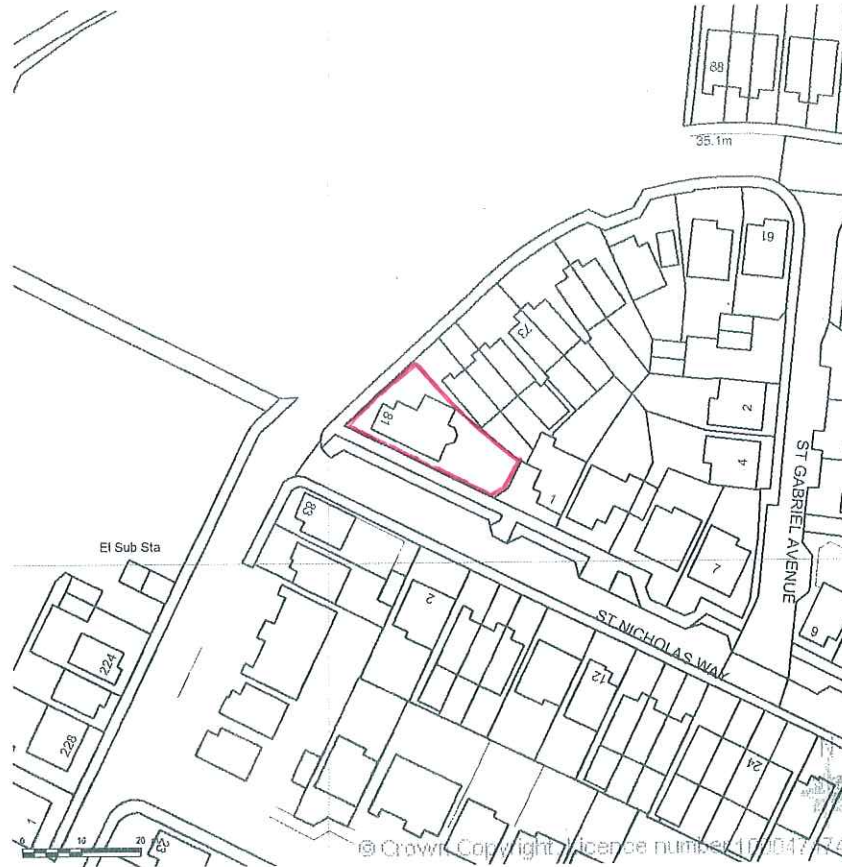

**SITE LOCATION PLAN  
AREA 2 HA  
SCALE 1:1250 on A4  
CENTRE COORDINATES: 430317, 564421**

**Supplied by Streetwise Maps Ltd  
www.streetwise.net  
Licence No: 100047474  
05/06/2015 11:20**